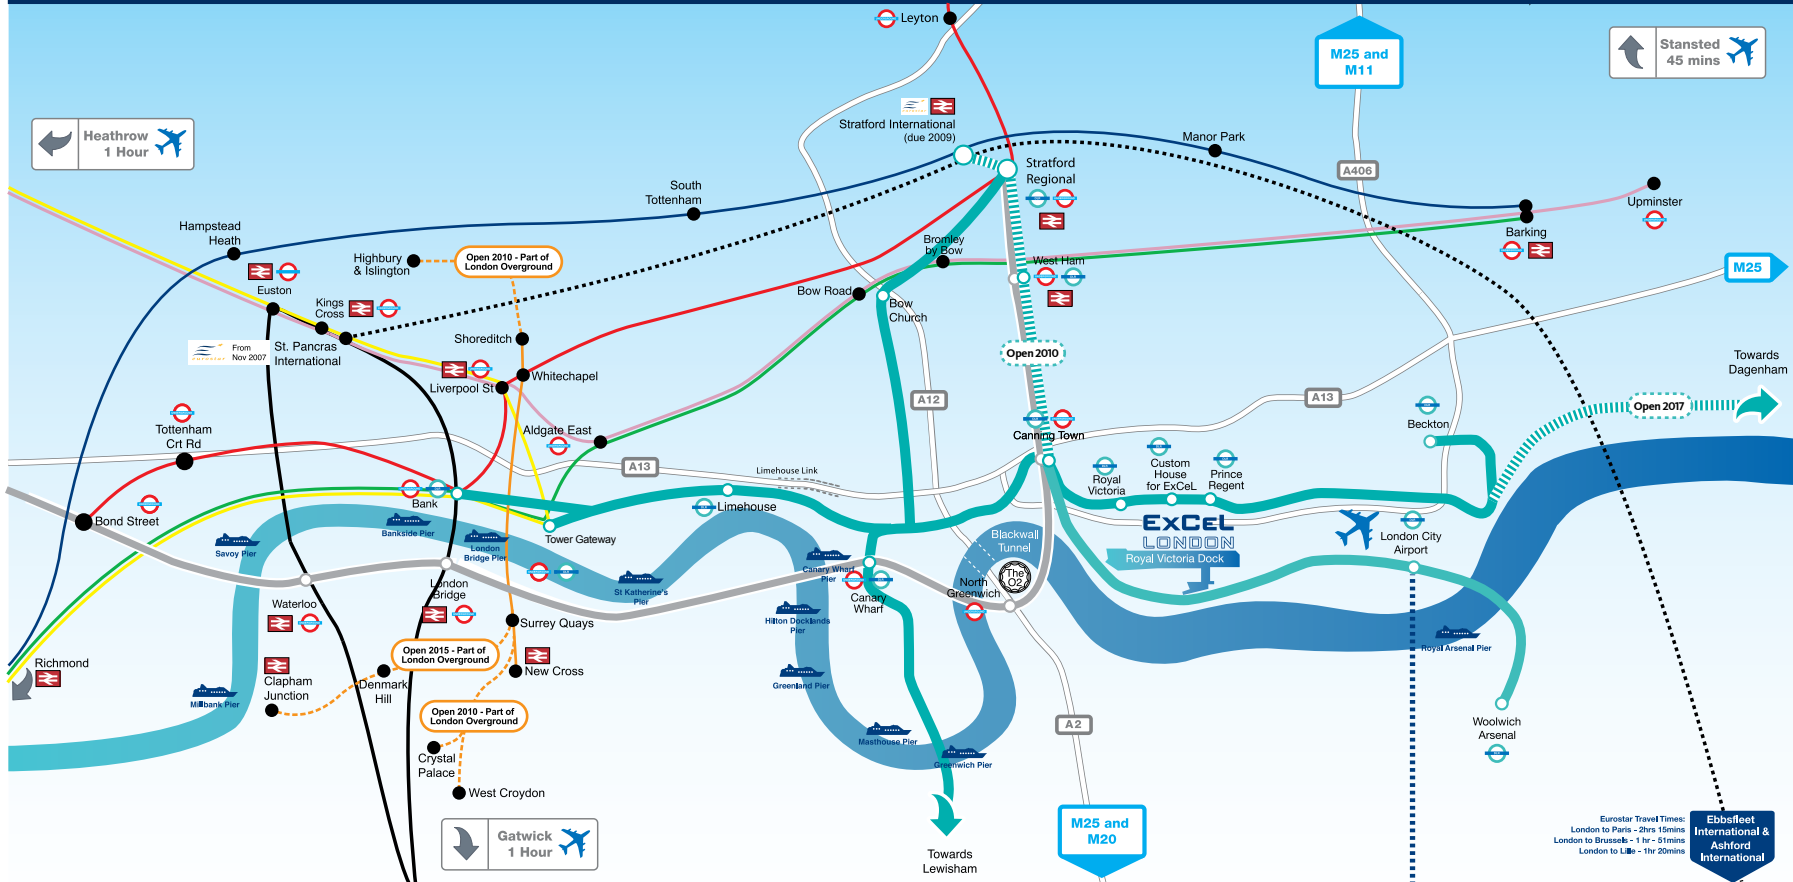

Connectivity

↑ Standed 45 mins

← Heathrow 1 Hour

↓ Gatwick 1 Hour

1. **Key**
2. Docklands Light Railway
   - Docklands Light Railway St.
   - Airport
   - Northern Line
   - Hammersmith & City Line
   - Jubilee Line
   - Central Line
   - East London Line
   - Ldn Underground St.
   - Circle Line
   - Silverlink Main Line
   - Main Line St.
   - District Line
   - Channel Tunnel Rail Link
   - Eurostar

Eurostar Travel Times:
London to Paris - 2hrs 15mins
London to Brussels - 1hr - 31mins
London to Lille - 1hr 20mins